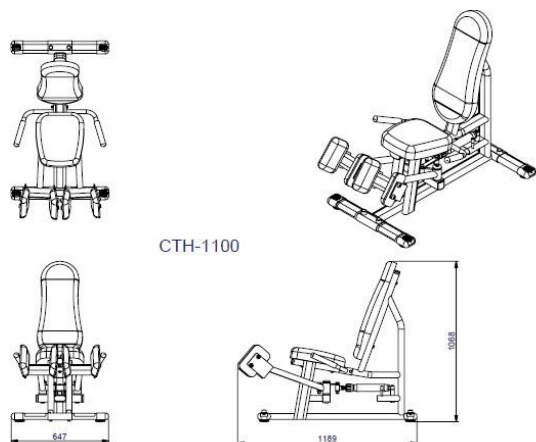

Hip Abduction & Adduction Machine (CTH1100)

- Specially designed non-slip side handle bars for extra grip during workout
- Single hydraulic cylinder provides 6x levels of resistance
- Oversized upholstered 3" thick pads provide extra comfort.
- Ideal machine for performing leg adduction/abduction.
- Available in Black or Pumpkin coloured upholstery
- Unit Size: 1189 x 647 x 1068 mm (L x W x H)
- Unit weight: 48 Kg
- Product Code: CTH1100

CTH1100 Target Muscle Groups: Gluteus Medius/Gluteus Maximus/Tensor Fasciae Latae/Adductor Brevis/Abductor Longus/Adductor Magnus