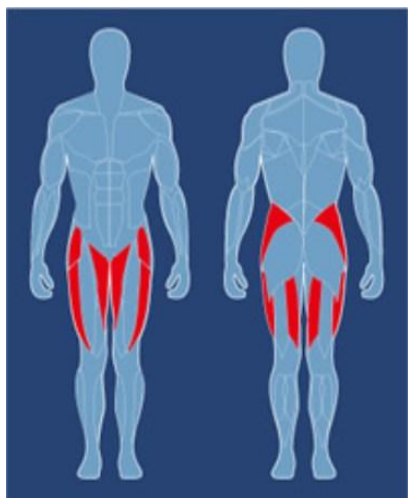

Hip Abduction & Adduction Machine (CTH1100)

- Specially designed non-slip side handle bars for extra grip during workout
- Single hydraulic cylinder provides 6x levels of resistance
- Oversized upholstered 3" thick pads provide extra comfort.
- Ideal machine for performing leg adduction/abduction.
- Available in Black or Pumpkin coloured upholstery
- Unit Size: 1189 x 647 x 1068 mm (L x W x H)
- Unit weight: 48 Kg
- Product Code: CTH1100

CTH1100 Target Muscle Groups: Gluteus Medius/Gluteus Maximus/Tensor Fasciae Latae/Adductor Brevis/Abductor Longus/Adductor Magnus